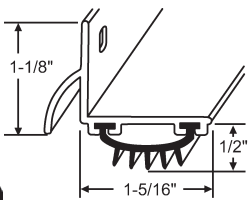

NEW!

strybuc
INDUSTRIES

Weatherstrip, Door Components

VINYL DOOR BOTTOM/SWEEPS

Part #	Finish
19-1045W-36	White
19-1045BR-36	Bronze

36" Long. Includes Fasteners and Adjustable Oblong Screw Holes.

19-460

36" Long. Brown. Notched.

19-447-36

36" Long. Brown. For Wood Doors.

19-1053-37

37" Long. Brown. For 1-3/4" Wood Doors.

DOOR BOTTOM/SWEEPS

900-14246

36" Long. Mill. For 1-3/8" or 1-3/4" Doors. Includes Fasteners.

19-702A

Mill. 36" Long. Includes Fasteners.

DOOR BOTTOMS/SWEEPS/BRUSH SWEEPS

Part #	Finish
900-8179	White
900-8179BLK	Black
900-8179M	Mill

36" Long. Includes Fasteners.

Part #	Finish
19-1032A	Mill
19-1032AZBZ	Bronze Anodized