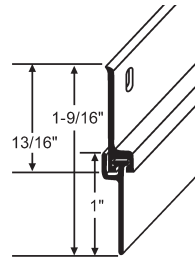

NEW!

strybuc
INDUSTRIES

Weatherstrip, Door Components

VINYL DOOR BOTTOM/SWEEPS

Part #	Finish
19-1045W-36	White
19-1045BR-36	Bronze

36" Long. Includes Fasteners and Adjustable Oblong Screw Holes.

19-460

36" Long. Brown. Notched.

19-447-36

36" Long. Brown. For Wood Doors.

19-1053-37

37" Long. Brown. For 1-3/4" Wood Doors.

DOOR BOTTOM/SWEEPS

900-14246

36" Long. Mill. For 1-3/8" or 1-3/4" Doors. Includes Fasteners.

19-702A

Mill. 36" Long. Includes Fasteners.

DOOR BOTTOMS/SWEEPS/BRUSH SWEEPS

Part #	Finish
900-8179	White
900-8179BLK	Black
900-8179M	Mill

36" Long. Includes Fasteners.

Part #	Finish
19-1032A	Mill
19-1032AZBZ	Bronze Anodized

36" Long. Includes Fasteners.

Part #	Finish
19-1031A	Mill
19-1031AZBZ	Bronze Anodized

36" Long. Triple Sweep. Includes Fasteners.

Part #	Finish
19-1033AZ-36	Clear Anodized
19-1033AZBZ	Bronze Anodized

36" Long. Includes Fasteners. Heavy Duty