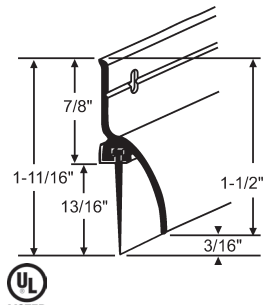

19-447-36

36" Long. Brown. For Wood Doors.

19-1053-37

37" Long. Brown. For 1-3/4" Wood Doors.

DOOR BOTTOM/SWEEPS

900-14246

36" Long. Mill. For 1-3/8" or 1-3/4" Doors. Includes Fasteners.

19-702A

36" Long. Includes Fasteners.

Part #	Finish
19-1031A	Mill
19-1031AZBZ	Bronze Anodized

36" Long. Triple Sweep. Includes Fasteners.

Part #	Finish
19-1033AZ-36	Clear Anodized
19-1033AZBZ	Bronze Anodized

36" Long. Includes Fasteners. Heavy Duty

19-375A-36

36" Long. Mill. Includes Fasteners.

19-1046AZ-36

36" Long. Clear Anodized. Includes Fasteners. Adjustable Oblong Screw Holes.

Part #	Finish
19-1030A	Mill
19-1030AZBZ	Bronze Anodized

36" Long. Includes Fasteners.

DOOR WEATHERSTRIP

19-648

36" Long. Mill. Concealed Door Bottom. 1/2" Clearance. Includes Fasteners.

Part #	Finish
19-850-36	Mill
19-850BZ-36	Bronze Anodized

Set Contains 1 piece 36" Long and 2 pieces 84" Long. Includes Fasteners.