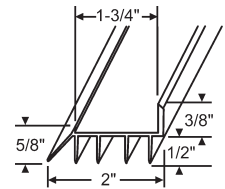

NEW!

strybuc
INDUSTRIES

Weatherstrip, Door Components

VINYL DOOR BOTTOM/SWEEPS

Part #	Finish
19-1045W-36	White
19-1045BR-36	Bronze

36" Long. Includes Fasteners and Adjustable Oblong Screw Holes.

19-460

36" Long. Brown. Notched.

19-447-36

36" Long. Brown. For Wood Doors.

19-1053-37

37" Long. Brown. For 1-3/4" Wood Doors.

DOOR BOTTOM/SWEEPS

900-14246

36" Long. Mill. For 1-3/8" or 1-3/4" Doors. Includes Fasteners.

19-702A