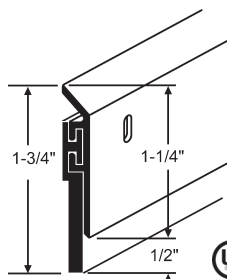

19-447-36

36" Long. Brown. For Wood Doors.

19-1053-37

37" Long. Brown. For 1-3/4" Wood Doors.

DOOR BOTTOM/SWEEPS

900-14246

36" Long. Mill. For 1-3/8" or 1-3/4" Doors. Includes Fasteners.

19-702A

Mill. 36" Long. Includes Fasteners.

DOOR BOTTOMS/SWEEPS/BRUSH SWEEPS

Part #	Finish
900-8179	White
900-8179BLK	Black
900-8179M	Mill

36" Long. Includes Fasteners.

Part #	Finish
19-1032A	Mill
19-1032AZBZ	Bronze Anodized

36" Long. Includes Fasteners.

Part #	Finish
19-1031A	Mill
19-1031AZBZ	Bronze Anodized

36" Long. Triple Sweep. Includes Fasteners.

Part #	Finish
19-1033AZ-36	Clear Anodized
19-1033AZBZ	Bronze Anodized

36" Long. Includes Fasteners. Heavy Duty