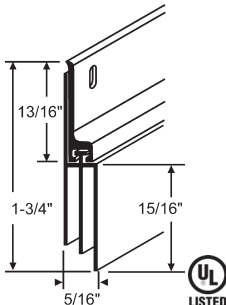

19-447-36

36" Long. Brown. For Wood Doors.

19-1053-37

37" Long. Brown. For 1-3/4" Wood Doors.

DOOR BOTTOM/SWEEPS

900-14246

36" Long. Mill. For 1-3/8" or 1-3/4" Doors. Includes Fasteners.

19-702A

Mill. 36" Long. Includes Fasteners.

DOOR BOTTOMS/SWEEPS/BRUSH SWEEPS

Part #	Finish
900-8179	White
900-8179BLK	Black
900-8179M	Mill

36" Long. Includes Fasteners.

Part #	Finish
19-1032A	Mill
19-1032AZBZ	Bronze Anodized

36" Long. Includes Fasteners.

Part #	Finish
19-1031A	Mill
19-1031AZBZ	Bronze Anodized

36" Long. Triple Sweep. Includes Fasteners.

Part #	Finish
19-1033AZ-36	Clear Anodized
19-1033AZBZ	Bronze Anodized

36" Long. Includes Fasteners. Heavy Duty

19-375A-36

36" Long. Mill. Includes Fasteners.

19-1046AZ-36

36" Long. Clear Anodized. Includes Fasteners. Adjustable Oblong Screw Holes.

Part #	Finish
19-1030A	Mill
19-1030AZBZ	Bronze Anodized

36" Long. Includes Fasteners.