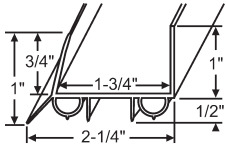

NEW!

strybuc
INDUSTRIES

Weatherstrip, Door Components

VINYL DOOR BOTTOM/SWEEPS

Part #	Finish
19-1045W-36	White
19-1045BR-36	Bronze

36" Long. Includes Fasteners and Adjustable Oblong Screw Holes.

19-460

36" Long. Brown. Notched.

19-447-36

36" Long. Brown. For Wood Doors.

19-1053-37

37" Long. Brown. For 1-3/4" Wood Doors.

DOOR BOTTOM/SWEEPS

900-14246

36" Long. Mill. For 1-3/8" or 1-3/4" Doors. Includes Fasteners.

19-702A

36" Long. Includes Fasteners.

Part #	Finish
19-1031A	Mill
19-1031AZBZ	Bronze Anodized

36" Long. Triple Sweep. Includes Fasteners.

Part #	Finish
19-1033AZ-36	Clear Anodized
19-1033AZBZ	Bronze Anodized

36" Long. Includes Fasteners. Heavy Duty

19-375A-36

36" Long. Mill. Includes Fasteners.

19-1046AZ-36

36" Long. Clear Anodized. Includes Fasteners. Adjustable Oblong Screw Holes.

Part #	Finish
19-1030A	Mill
19-1030AZBZ	Bronze Anodized

36" Long. Includes Fasteners.