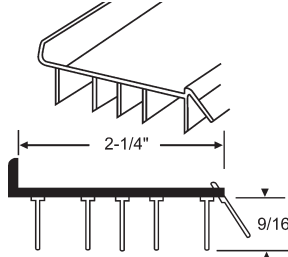

NEW!

strybuc
INDUSTRIES

Weatherstrip, Door Components

VINYL DOOR BOTTOM/SWEEPS

Part #	Finish
19-1045W-36	White
19-1045BR-36	Bronze

36" Long. Includes Fasteners and Adjustable Oblong Screw Holes.

19-460

36" Long. Brown. Notched.

19-447-36

36" Long. Brown. For Wood Doors.

19-1053-37

37" Long. Brown. For 1-3/4" Wood Doors.

DOOR BOTTOM/SWEEPS

900-14246

36" Long. Mill. For 1-3/8" or 1-3/4" Doors. Includes Fasteners.

19-702A

36" Long. Includes Fasteners.

Part #	Finish
19-1031A	Mill
19-1031AZBZ	Bronze Anodized

36" Long. Triple Sweep. Includes Fasteners.

Part #	Finish
19-1033AZ-36	Clear Anodized
19-1033AZBZ	Bronze Anodized

36" Long. Includes Fasteners. Heavy Duty

19-375A-36

36" Long. Mill. Includes Fasteners.

19-1046AZ-36

36" Long. Clear Anodized. Includes Fasteners. Adjustable Oblong Screw Holes.

Part #	Finish
19-1030A	Mill
19-1030AZBZ	Bronze Anodized

36" Long. Includes Fasteners.