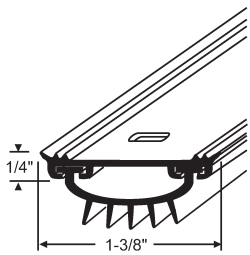

19-375A-36

36" Long. Mill. Includes Fasteners.

19-1046AZ-36

36" Long. Clear Anodized. Includes Fasteners. Adjustable Oblong Screw Holes.

Part #	Finish
19-1030A	Mill
19-1030AZBZ	Bronze Anodized

36" Long. Includes Fasteners.

DOOR WEATHERSTRIP

19-648

36" Long. Mill. Concealed Door Bottom. 1/2" Clearance. Includes Fasteners.

Part #	Finish
19-850-36	Mill
19-850BZ-36	Bronze Anodized

Set Contains 1 piece 36" Long and 2 pieces 84" Long. Includes Fasteners.