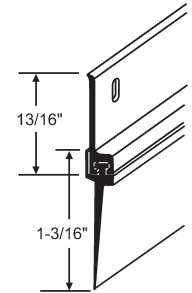

NEW!

strybuc
INDUSTRIES

Weatherstrip, Door Components

VINYL DOOR BOTTOM/SWEEPS

Part #	Finish
19-1045W-36	White
19-1045BR-36	Bronze

36" Long. Includes Fasteners and Adjustable Oblong Screw Holes.

19-460

36" Long. Brown. Notched.

19-447-36

36" Long. Brown. For Wood Doors.

19-1053-37

37" Long. Brown. For 1-3/4" Wood Doors.

DOOR BOTTOM/SWEEPS

900-14246

36" Long. Mill. For 1-3/8" or 1-3/4" Doors. Includes Fasteners.

19-702A

Mill. 36" Long. Includes Fasteners.

DOOR BOTTOMS/SWEEPS/BRUSH SWEEPS

Part #	Finish
900-8179	White
900-8179BLK	Black
900-8179M	Mill

36" Long. Includes Fasteners.

Part #	Finish
19-1032A	Mill
19-1032AZBZ	Bronze Anodized

36" Long. Includes Fasteners.

Part #	Finish
19-1031A	Mill
19-1031AZBZ	Bronze Anodized

36" Long. Triple Sweep. Includes Fasteners.

Part #	Finish
19-1033AZ-36	Clear Anodized
19-1033AZBZ	Bronze Anodized

36" Long. Includes Fasteners. Heavy Duty