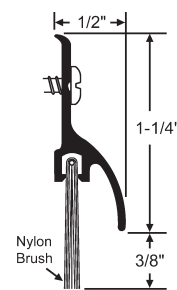

19-447-36

36" Long. Brown. For Wood Doors.

19-1053-37

37" Long. Brown. For 1-3/4" Wood Doors.

DOOR BOTTOM/SWEEPS

900-14246

36" Long. Mill. For 1-3/8" or 1-3/4" Doors. Includes Fasteners.

19-702A

36" Long. Includes Fasteners.

Part #	Finish
19-1031A	Mill
19-1031AZBZ	Bronze Anodized

36" Long. Triple Sweep. Includes Fasteners.

Part #	Finish
19-1033AZ-36	Clear Anodized
19-1033AZBZ	Bronze Anodized

36" Long. Includes Fasteners. Heavy Duty

19-375A-36

36" Long. Mill. Includes Fasteners.

19-1046AZ-36

36" Long. Clear Anodized. Includes Fasteners. Adjustable Oblong Screw Holes.

Part #	Finish
19-1030A	Mill
19-1030AZBZ	Bronze Anodized

36" Long. Includes Fasteners.

DOOR WEATHERSTRIP

19-648

36" Long. Mill. Concealed Door Bottom. 1/2" Clearance. Includes Fasteners.

Part #	Finish
19-850-36	Mill
19-850BZ-36	Bronze Anodized

Set Contains 1 piece 36" Long and 2 pieces 84" Long. Includes Fasteners.