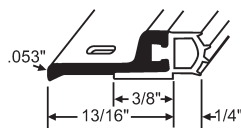

19-447-36

36" Long. Brown. For Wood Doors.

19-1053-37

37" Long. Brown. For 1-3/4" Wood Doors.

DOOR BOTTOM/SWEEPS

900-14246

36" Long. Mill. For 1-3/8" or 1-3/4" Doors. Includes Fasteners.

19-702A

19-375A-36

36" Long. Mill. Includes Fasteners.

19-1046AZ-36

36" Long. Clear Anodized. Includes Fasteners. Adjustable Oblong Screw Holes.

Part #	Finish
19-1030A	Mill
19-1030AZBZ	Bronze Anodized

36" Long. Includes Fasteners.

DOOR WEATHERSTRIP

19-648

36" Long. Mill. Concealed Door Bottom. 1/2" Clearance. Includes Fasteners.

Part #	Finish
19-850-36	Mill
19-850BZ-36	Bronze Anodized

Set Contains 1 piece 36" Long and 2 pieces 84" Long. Includes Fasteners.

19-850-96F

96" Long. Mill. Includes Fasteners.

SMOKE SEALS

Part #	Finish
63-374B-17	Black
63-374W-17	White

Santoprene

17' Long. Adhesive Backed. For 6"8" Metal Door Jambs. Includes Installation Instructions and Alcohol Pads.