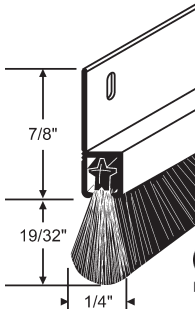

19-447-36

36" Long. Brown. For Wood Doors.

19-1053-37

37" Long. Brown. For 1-3/4" Wood Doors.

DOOR BOTTOM/SWEEPS

900-14246

36" Long. Mill. For 1-3/8" or 1-3/4" Doors. Includes Fasteners.

19-702A

36" Long. Includes Fasteners.

Part #	Finish
19-1031A	Mill
19-1031AZBZ	Bronze Anodized

36" Long. Triple Sweep. Includes Fasteners.

Part #	Finish
19-1033AZ-36	Clear Anodized
19-1033AZBZ	Bronze Anodized

36" Long. Includes Fasteners. Heavy Duty

19-375A-36

36" Long. Mill. Includes Fasteners.

19-1046AZ-36

36" Long. Clear Anodized. Includes Fasteners. Adjustable Oblong Screw Holes.

Part #	Finish
19-1030A	Mill
19-1030AZBZ	Bronze Anodized

36" Long. Includes Fasteners.

DOOR WEATHERSTRIP

19-648

36" Long. Mill. Concealed Door Bottom. 1/2" Clearance. Includes Fasteners.

Part #	Finish
19-850-36	Mill
19-850BZ-36	Bronze Anodized

Set Contains 1 piece 36" Long and 2 pieces 84" Long. Includes Fasteners.