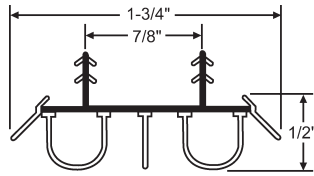

NEW!

strybuc
INDUSTRIES

Weatherstrip, Door Components

VINYL DOOR BOTTOM/SWEEPS

Part #	Finish
19-1045W-36	White
19-1045BR-36	Bronze

36" Long. Includes Fasteners and Adjustable Oblong Screw Holes.

19-460

36" Long. Brown. Notched.

19-447-36

36" Long. Brown. For Wood Doors.

19-1053-37

37" Long. Brown. For 1-3/4" Wood Doors.

DOOR BOTTOM/SWEEPS

900-14246

36" Long. Mill. For 1-3/8" or 1-3/4" Doors. Includes Fasteners.

19-702A