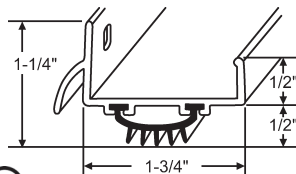

NEW!

strybuc
INDUSTRIES

Weatherstrip, Door Components

VINYL DOOR BOTTOM/SWEEPS

Part #	Finish
19-1045W-36	White
19-1045BR-36	Bronze

36" Long. Includes Fasteners and Adjustable Oblong Screw Holes.

19-460

36" Long. Brown. Notched.

19-447-36

36" Long. Brown. For Wood Doors.

19-1053-37

37" Long. Brown. For 1-3/4" Wood Doors.

DOOR BOTTOM/SWEEPS

900-14246

36" Long. Mill. For 1-3/8" or 1-3/4" Doors. Includes Fasteners.

19-702A

Mill. 36" Long. Includes Fasteners.

DOOR BOTTOMS/SWEEPS/BRUSH SWEEPS

Part #	Finish
900-8179	White
900-8179BLK	Black
900-8179M	Mill

36" Long. Includes Fasteners.

Part #	Finish
19-1032A	Mill
19-1032AZBZ	Bronze Anodized

36" Long. Includes Fasteners.

Part #	Finish
19-1031A	Mill
19-1031AZBZ	Bronze Anodized

36" Long. Triple Sweep. Includes Fasteners.

Part #	Finish
19-1033AZ-36	Clear Anodized
19-1033AZBZ	Bronze Anodized

36" Long. Includes Fasteners. Heavy Duty