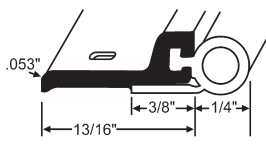

19-447-36

36" Long. Brown. For Wood Doors.

19-1053-37

37" Long. Brown. For 1-3/4" Wood Doors.

DOOR BOTTOM/SWEEPS

900-14246

36" Long. Mill. For 1-3/8" or 1-3/4" Doors. Includes Fasteners.

19-702A

36" Long. Includes Fasteners.

Part #	Finish
19-1031A	Mill
19-1031AZBZ	Bronze Anodized

36" Long. Triple Sweep. Includes Fasteners.

Part #	Finish
19-1033AZ-36	Clear Anodized
19-1033AZBZ	Bronze Anodized

36" Long. Includes Fasteners. Heavy Duty

19-375A-36

36" Long. Mill. Includes Fasteners.

19-1046AZ-36

36" Long. Clear Anodized. Includes Fasteners. Adjustable Oblong Screw Holes.

Part #	Finish
19-1030A	Mill
19-1030AZBZ	Bronze Anodized

36" Long. Includes Fasteners.

DOOR WEATHERSTRIP

19-648

36" Long. Mill. Concealed Door Bottom. 1/2" Clearance. Includes Fasteners.

Part #	Finish
19-850-36	Mill
19-850BZ-36	Bronze Anodized

Set Contains 1 piece 36" Long and 2 pieces 84" Long. Includes Fasteners.