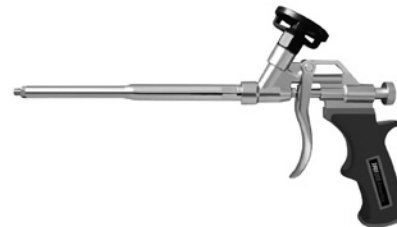

59-109

PU Foam Gun

- Solid Metal Foam Gun
- PTFE Coated Needle and Can Adaptor.
- Large Brass Adjusting Screw
- Tapered Extrusion Tube for High Stability
- Rubberized Handle for Superior Grip
- Color: Black/Red/Silver