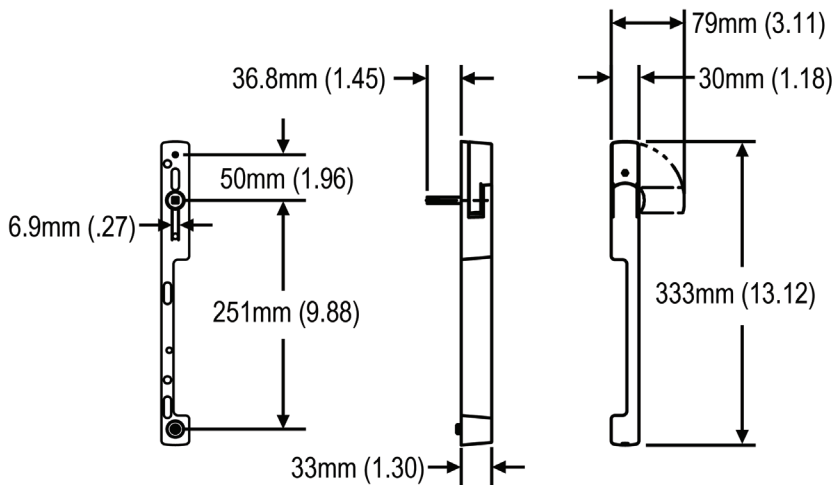

DALLAS SERIES SLIDING DOOR HANDLE

FOR USE WITH HLS9000 MULTIPOINT LOCKING SYSTEM

Our new multipoint Dallas Series Sliding Door Handle features straight, modern lines providing the contemporary aesthetic you have been looking for.

Available in:

- Rustic Umber:
- Alpine Frost:
- Matte Black:

Alpine Frost Finish Shown

Door handing is determined when viewing from the exterior.
LH/XO = sliding panel (X) left, fixed panel (O) right
RH/OX = sliding panel (X) right, fixed panel (O) left

Handle Sets for 1-3/4" thick doors*	Alpine Frost	Rustic Umber	Matte Black
Non-Keyed LH/XO	850-11591754	850-11591766	850-11591778
Non-Keyed RH/OX	850-11591729	850-11591730	850-11591742
Keyed LH/XO	850-11591699	850-11591705	850-11591717
Keyed RH/OX	850-11591663	850-11591675	850-11591687
Dummy LH/XO	850-11591815	850-11591821	850-11591833
Dummy RH/OX	850-11591785	850-11591791	850-11591808

*Please contact your sales representative if your panels are thicker than 1-3/4"