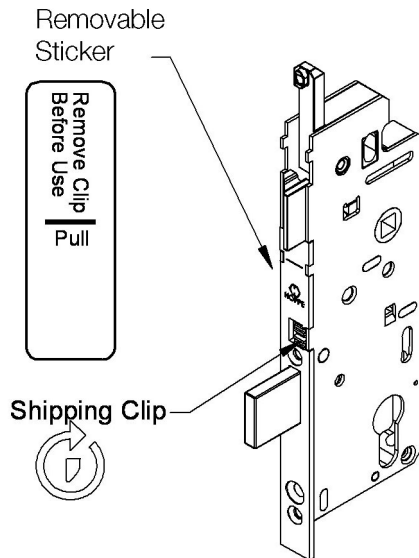

# Hardware Instruction Sheet

## Shipping Clip for Mishandling Device

1. Remove Sticker
2. Remove Shipping Clip.

## Attachment

## Reversing Latch and Mishandling Device

1. Pull and rotate Latch 180\* with hand and release back into lockcase.
2. Pull and rotate Mishandling device 180\* with handle and release back into lockcase.