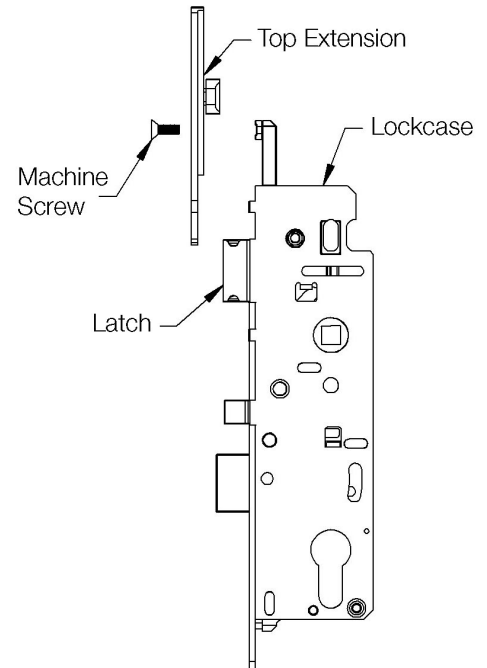

# Hardware Instruction Sheet

## Shipping Clip for Mishandling Device

1. Remove Sticker
2. Remove Shipping Clip.

## Attachment

## Reversing Latch and Mishandling Device

1. Pull and rotate Latch 180\* with hand and release back into lockcase.
2. Pull and rotate Mishandling device 180\* with handle and release back into lockcase.