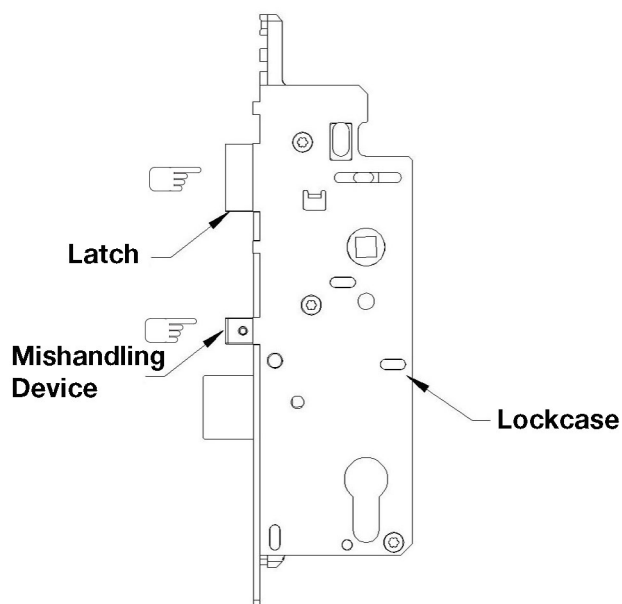

# Hardware Instruction Sheet

## Shipping Clip for Mishandling Device

1. Remove Sticker
2. Remove Shipping Clip.

## Attachment

## Reversing Latch and Mishandling Device

1. Pull and rotate Latch 180\* with hand and release back into lockcase.
2. Pull and rotate Mishandling device 180\* with handle and release back into lockcase.