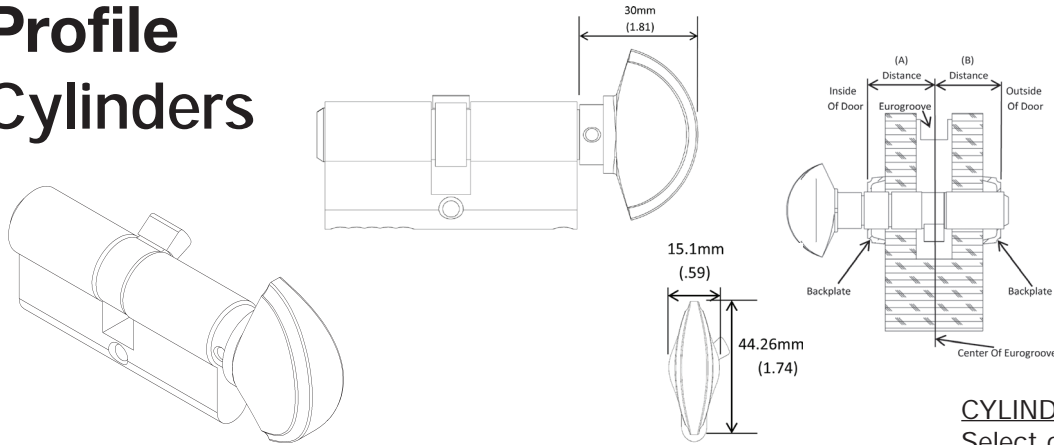

Cylinders

Profile Cylinders

Backplate	Thickness
216N	8mm
374N	6mm
3955N	8mm
3965N	8mm
2161N	8mm

90 Degree Crescent Knob Keyed Cylinder

For 1-3/4" doors

Inside Distance A	Outside Distance B	Typical Panel Thickness (Inches)	Antique Brass (F73)	White (F9010)	Matte Black (F9714)	Rustic Umber (F8709)	Oil-Rubbed Brass (F79)
31.5	31.5	1-3/4"	3141933	3141976	3141984	3141968	3141941
40.5	40.5	2-1/4"	3745956	3745948	3738545	3637154	3637138

Inside Distance A	Outside Distance B	Typical Panel Thickness (Inches)	Polished Brass (F77-R)	Polished Chrome (F49-R)	Brushed Chrome (F41-R)	Satin Nickel (F42-R)	Antique Nickel (F44-R)
31.5	31.5	1-3/4"	3142637	3141925	3141909	3141917	3142629
40.5	40.5	2-1/4"	3637120	N/A	3637111	3637146	N/A

(-R = Resista finish)

For 2-1/8" to 3" doors

Inside Distance A	Outside Distance B	Typical Panel Thickness (Inches)	Polished Brass (F77-R)	Brushed Chrome (F41-R)	Satin Nickel (F42-R)	Rustic Umber (F8709)	Oil-Rubbed Brass (F79)
35.5	35.5	2-1/8"	3636979	3636961	3636995	3637007	3636987
31.5	45.5	2-1/4"	3636928	3967719	3636944	3636952	3636936
45.5	31.5	2-1/4"	3637162	3967727	3637189	3637197	3637171
35.5	45.5	2-1/2"	3637023	3637015	3637040	3637058	3637031
40.5	40.5	2-1/2"	3637120	3637111	3637146	3637154	3637138
45.5	35.5	2-1/2"	3637200	N/A	3637226	3637234	3637218
31.5	60.5	3"	3442357	3651319	3442402	3584072	3442411
35.5	55.5	3"	3637074	3637066	3637091	3637103	3637082
45.5	45.5	3"	3637242	N/A	3637269	3637277	3637251
60.5	31.5	3"	3442429	3651301	3442470	3570367	3442488

(-R = Resista finish)

Note: Additional sizes and finishes may be available. Minimum purchase quantities may apply.