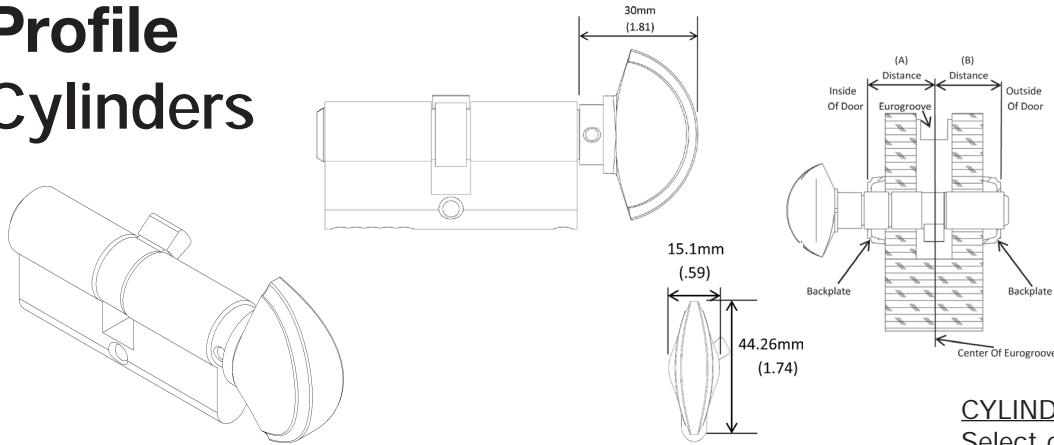

Cylinders

Profile Cylinders

Backplate	Thickness
216N	8mm
374N	6mm
3955N	8mm
3965N	8mm
2161N	8mm

90 Degree Crescent Knob Keyed Cylinder

For 1-3/4" doors

Inside Distance A	Outside Distance B	Typical Panel Thickness (Inches)	Antique Brass (F73)	White (F9010)	Matte Black (F9714)	Rustic Umber (F8709)	Oil-Rubbed Brass (F79)
31.5	31.5	1-3/4"	3141933	3141976	3141984	3141968	3141941
40.5	40.5	2-1/4"	3745956	3745948	3738545	3637154	3637138

Inside Distance A	Outside Distance B	Typical Panel Thickness (Inches)	Polished Brass (F77-R)	Polished Chrome (F49-R)	Brushed Chrome (F41-R)	Satin Nickel (F42-R)	Antique Nickel (F44-R)
31.5	31.5	1-3/4"	3142637	3141925	3141909	3141917	3142629
40.5	40.5	2-1/4"	3637120	N/A	3637111	3637146	N/A

(-R = Resista finish)

For 2-1/8" to 3" doors

Inside Distance A	Outside Distance B	Typical Panel Thickness (Inches)	Polished Brass (F77-R)	Brushed Chrome (F41-R)	Satin Nickel (F42-R)	Rustic Umber (F8709)	Oil-Rubbed Brass (F79)
35.5	35.5	2-1/8"	3636979	3636961	3636995	3637007	3636987
31.5	45.5	2-1/4"	3636928	3967719	3636944	3636952	3636936
45.5	31.5	2-1/4"	3637162	3967727	3637189	3637197	3637171
35.5	45.5	2-1/2"	3637023	3637015	3637040	3637058	3637031
40.5	40.5	2-1/2"	3637120	3637111	3637146	3637154	3637138
45.5	35.5	2-1/2"	3637200	N/A	3637226	3637234	3637218
31.5	60.5	3"	3442357	3651319	3442402	3584072	3442411
35.5	55.5	3"	3637074	3637066	3637091	3637103	3637082
45.5	45.5	3"	3637242	N/A	3637269	3637277	3637251
60.5	31.5	3"	3442429	3651301	3442470	3570367	3442488