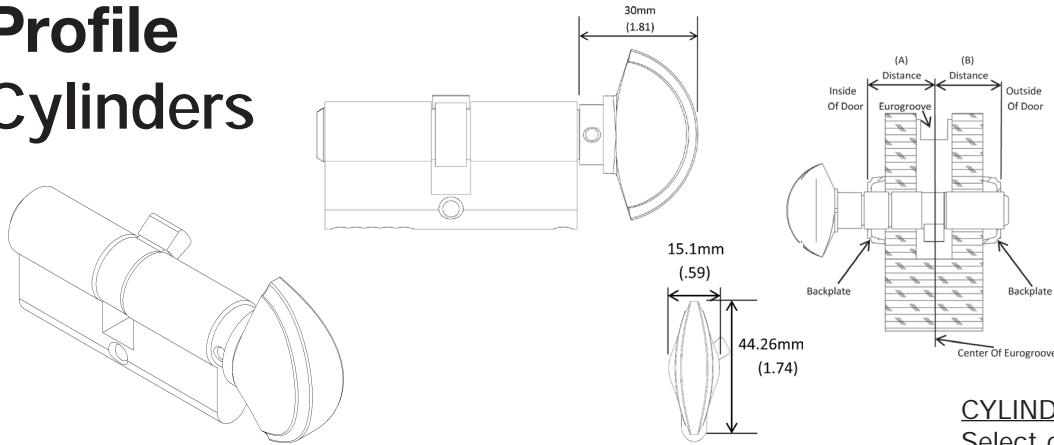

Cylinders

Profile Cylinders

| Backplate | Thickness |
|-----------|-----------|
| 216N | 8mm |
| 374N | 6mm |
| 3955N | 8mm |
| 3965N | 8mm |
| 2161N | 8mm |

90 Degree Crescent Knob Keyed Cylinder

For 1-3/4" doors

| Inside Distance A | Outside Distance B | Typical Panel Thickness (Inches) | Antique Brass (F73) | White (F9010) | Matte Black (F9714) | Rustic Umber (F8709) | Oil-Rubbed Brass (F79) |
|-------------------|--------------------|----------------------------------|---------------------|---------------|---------------------|----------------------|------------------------|
| 31.5 | 31.5 | 1-3/4" | 3141933 | 3141976 | 3141984 | 3141968 | 3141941 |
| 40.5 | 40.5 | 2-1/4" | 3745956 | 3745948 | 3738545 | 3637154 | 3637138 |