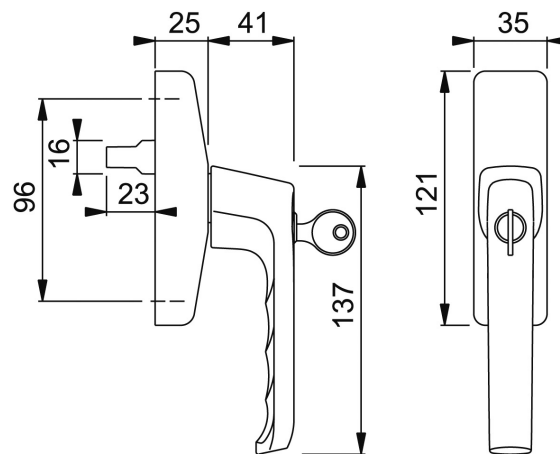

LM4200 Window Handles

Edition 1

LM4200 Handles Only

London
Cast Aluminum
A013/GK12

	Silver (F1)	Grey Brown (RAL8019)	Jet Black (RAL9005)	White (RAL9016)
A013/GK12	650323	650309	650316	650293

London
Cast Aluminum
A013S/GK12