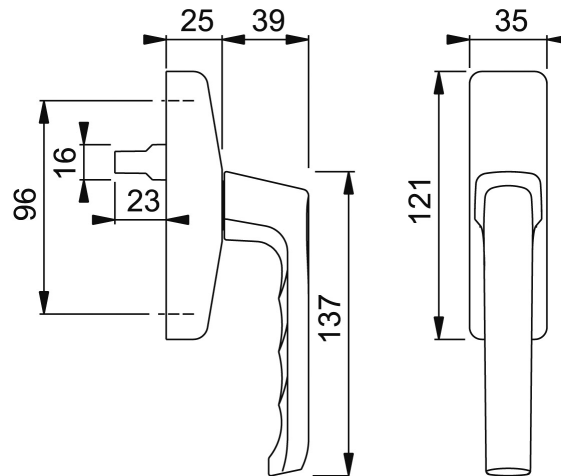

LM4200 Window Handles

Edition 1

LM4200 Handles Only

London
Cast Aluminum
A013/GK12

	Silver (F1)	Grey Brown (RAL8019)	Jet Black (RAL9005)	White (RAL9016)
A013/GK12	650323	650309	650316	650293

London
Cast Aluminum
A013S/GK12

	Silver (F1)	Grey Brown (RAL8019)	Jet Black (RAL9005)	White (RAL9016)
A013S/GK12	789870	768110	789894	789887